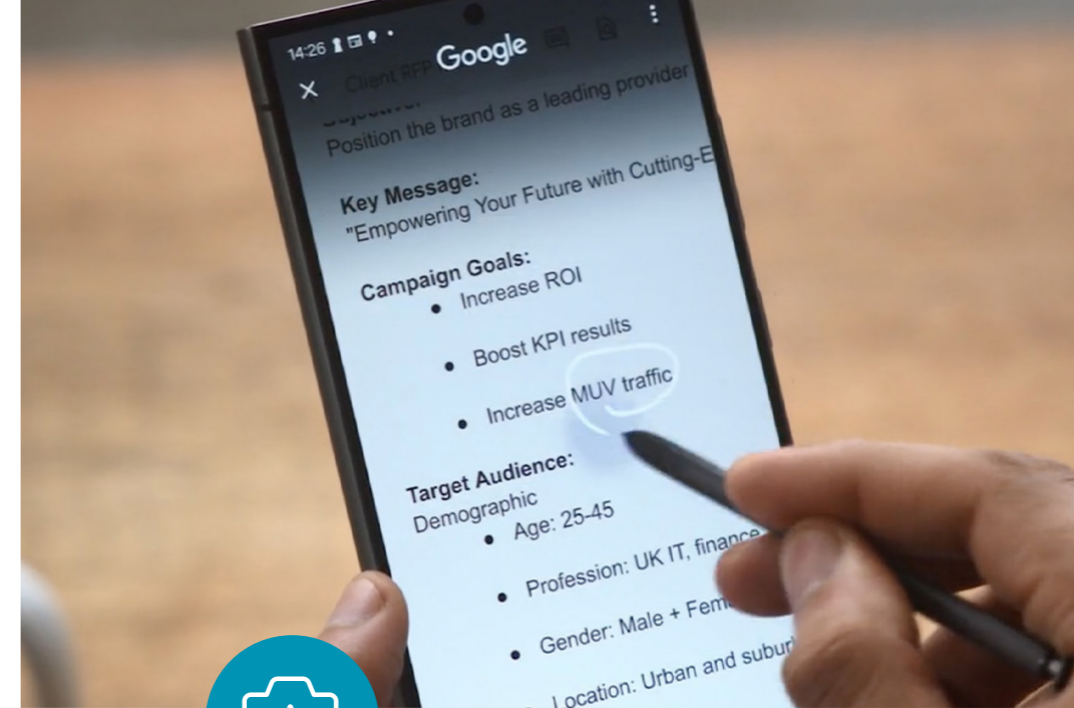

Circle to Search with Google Business insights at your fingertips

Find the answers you need quickly, with the knowledge of the world at your fingertips. Discover more about anything on your phone screen with Circle to Search with Google.* Simply circle, highlight or scribble over any object or text and, just like that, you'll get instant search results without leaving the app you're using.

* Actual UX/UI may differ. Requires network connection. Results may vary depending on visual matches. Accessible on any app that does not block screenshots.

Browsing Assist Make light work of intense research

Get even more out of your online research. Browsing Assist can do the hard work of summarising and translating web pages for you. That means getting to the heart of lengthy reports or articles faster.

Camera Photo | Photo Assist Capture your business in the best light

Get brighter, sharper, more natural-looking images and video without even trying, and then let the AI engine take clarity further still.

Take a shot and if something doesn't look quite right, you can easily, seamlessly scrub it out thanks to AI-powered editing. No more photobombers ruining your perfect work event photography, or stray fingers in your scanned documents.