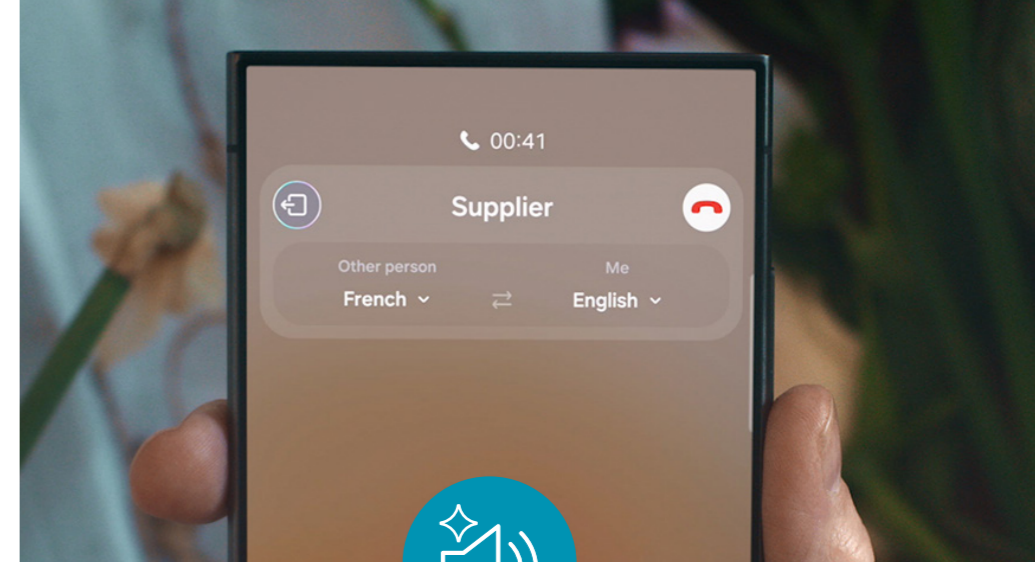

New ways to connect

Connect with colleagues and customers across languages, cultures and devices, and make every meeting more memorable with a little help from AI.

Live Translate

**Build connections
beyond borders**

Make a great impression, in any language. Just pick up your Galaxy AI-compatible devices* and let AI automatically translate your speech into one of 13 languages**. Language barriers holding your business back? Leave them in the past.

* Galaxy AI available on Galaxy S24 series, Galaxy S23 series, Z Flip5, Z Fold5, Tab S9+ and Tab S9 Ultra. ** Available in 13 languages from launch. Accuracy of results is not guaranteed

Chat Assist

**Always strike the
right tone**

Always strike the right tone in your work communications. Galaxy AI compatible devices are able to provide context-sensitive suggestions for more effective writing, all the way down to which emojis to use.** Now, that's sure to impress.

* Galaxy AI available on Galaxy S24 series, Galaxy S23 series, Z Flip5, Z Fold5, Tab S9+ and Tab S9 Ultra. ** Chat Assist is available in 35 languages from launch. **Requires a Wi Fi or Bluetooth connection.

Note Assist

**Get your ideas - and
teams - aligned**

Bring all your team's big ideas together in one place for effortless, effective collaboration with Samsung Notes.

Jot down your ideas using the keypad or the S pen. Then, with a little help of AI, Note Assist will format, summarise, translate, and categorise them automatically. It'll even suggest follow up actions, like making a video call. Your teams can all collaborate on the same live notes as well, so you can always maintain version control and speed through complex tasks together.

Transcript Assist

**Make meetings more
meaningful**

Get much more out of your meetings, without having to bring a notepad or pen. Transcript Assist* can automatically create minutes of your meeting, even differentiating between individual speakers in the room or on the call. It can also create summaries for later reference and translate transcripts, so everyone can stay fully attentive in the moment.

* Service availability may vary by language. Accuracy of results is not guaranteed.